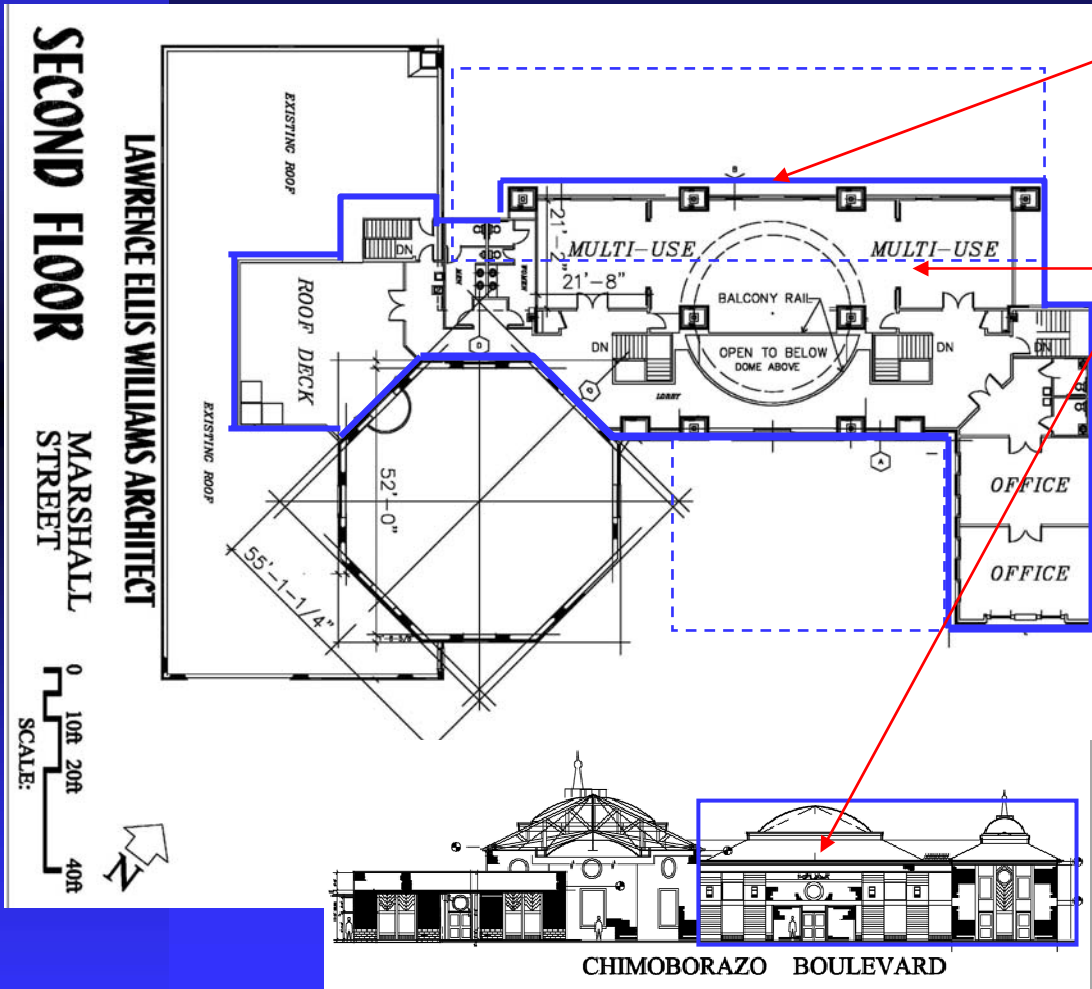

Masjid Bilal Islamic Cultural Center

2012 Construction Phase

*“ he who builds a Masjid for Allah,
Allah will build one for him in the hereafter”*

PHASE 1: 2011-2012

FEATURES

- New Two Story 2240 sq.ft Musella w/balcony (221 person capacity)
- Complete renovation of Cultural Center w/Walk In Café & Bistro
State of the Art Commercial Kitchen
- Complete Renovation of Restrooms w/Wudu Stations and Lounge

TOTAL SQ. FOOTAGE
8220 Sq.Ft

*Click Here to Pledge your support
to the New Masjid Building Fund
or Email Michael Abdul Hakim
m.abdulahkim@masjidbilalva.org*

IT'S EASY

*Just Use PAYPAL to automate
your monthly or bi-weekly
donation*

Masjid Bilal Islamic Cultural Center

2014 Construction Phase

“ All Believers all called upon to make Duah that ALLAH will make this vision a reality”

PHASE 2: 2012-2014

FEATURES

- All New Multi-use Islamic Cultural Complex w/ 6435 Sq.Ft. 2nd Floor
- Domed Facility with Balcony overlooking Walkthru Foyer accessing Parking Second floor worship areas and Rooftop Deck
- Featuring Expandable spaces for classes, Conferences, Banquets and workshops