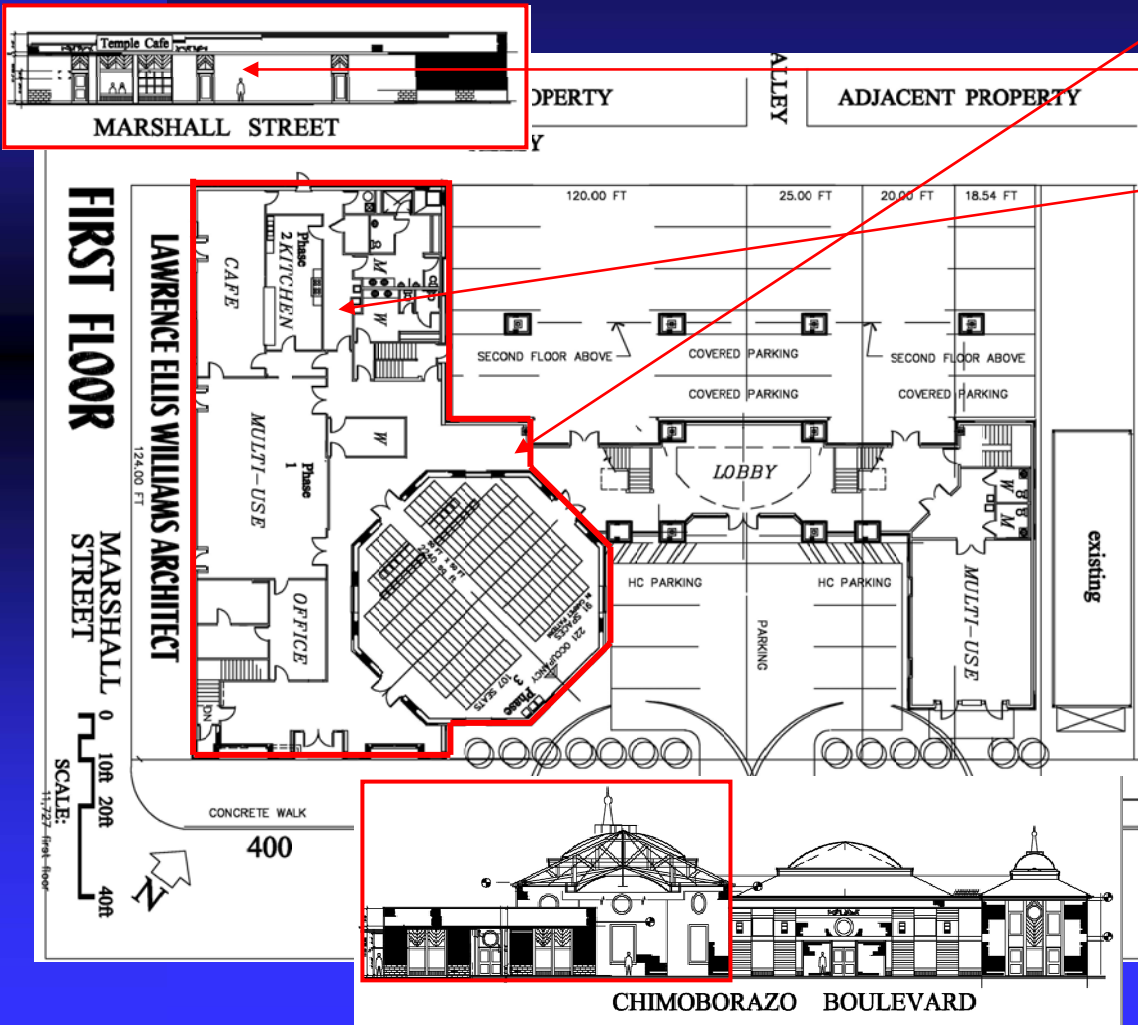

Masjid Bilal Islamic Cultural Center

2012 Construction Phase

*“ he who builds a Masjid for Allah,
Allah will build one for him in the hereafter”*

PHASE 1: 2011-2012

FEATURES

- New Two Story 2240 sq.ft Musella w/balcony (221 person capacity)
- Complete renovation of Cultural Center w/Walk In Café & Bistro
State of the Art Commercial Kitchen
- Complete Renovation of Restrooms w/Wudu Stations and Lounge

TOTAL SQ. FOOTAGE
8220 Sq.Ft

*Click Here to Pledge your support
to the New Masjid Building Fund
or Email Michael Abdul Hakim
m.abdulahkim@masjidbilalva.org*

IT'S EASY

*Just Use PAYPAL to automate
your monthly or bi-weekly
donation*

Masjid Bilal Islamic Cultural Center

2014 Construction Phase

“ All Believers all called upon to make Duah that ALLAH will make this vision a reality”

PHASE 2: 2012-2014

FEATURES

- All New Multi-use Islamic Cultural Complex w/ 6435 Sq.Ft. 2nd Floor
- Domed Facility with Balcony overlooking Walkthru Foyer accessing Parking Second floor worship areas and Rooftop Deck
- Featuring Expandable spaces for classes, Conferences, Banquets and workshops